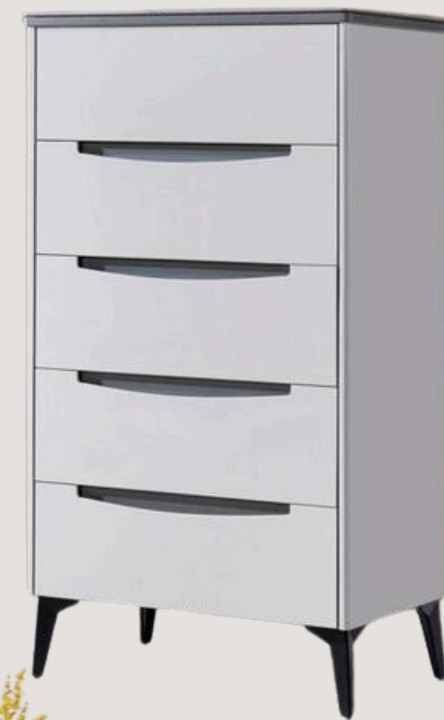

colors ● ● ○

colors ● ● ●

colors ● ● ●